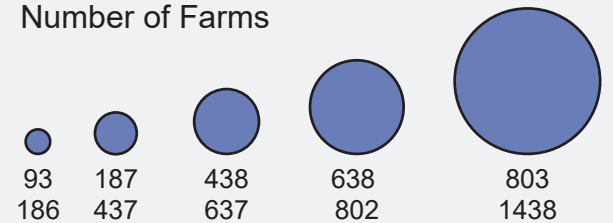

NUMBER OF FARMS PER COUNTY

Montana - 2012

Number of Farms

Source: MGIS Data 8e

Date: May 24, 2019

Cartography: Martinus McEachern

Kilometers

Scale: 1:4,250,000

Projection: Montana Albers Equal Area

Classification Method: Natural Breaks (Jenks)