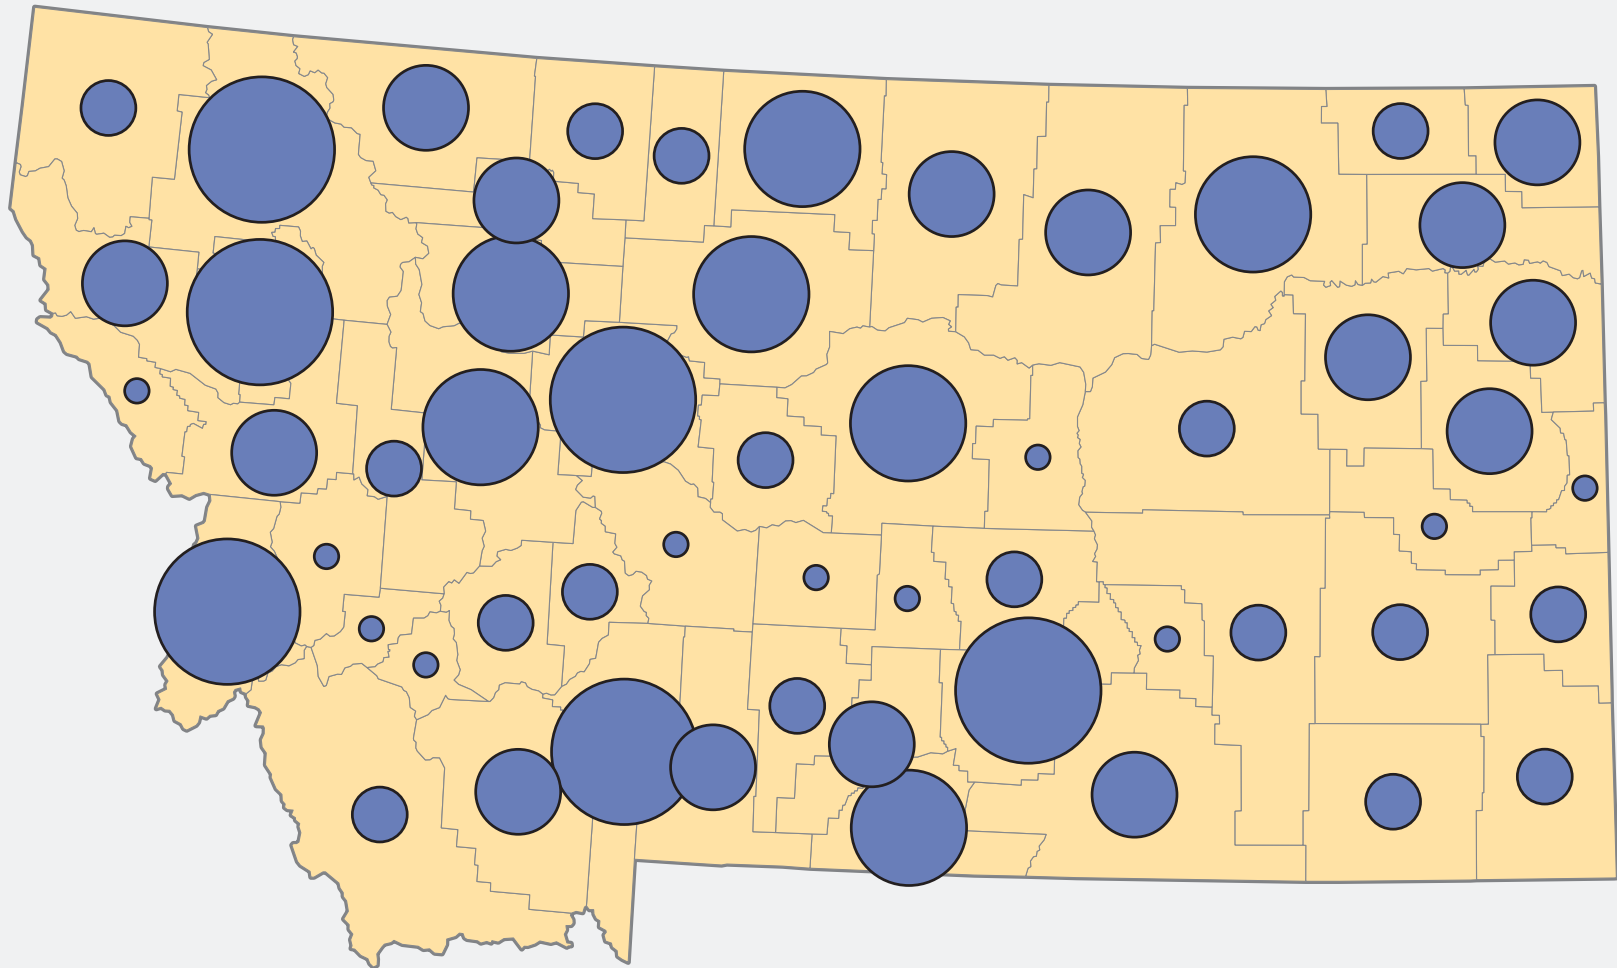

NUMBER OF FARMS PER COUNTY

Montana - 2012

Number of Farms

Source: MGIS Data 8e

Date: May 24, 2019

Cartography: Martinus McEachern

Kilometers

Scale: 1:4,250,000

Projection: Montana Albers Equal Area

Classification Method: Natural Breaks (Jenks)